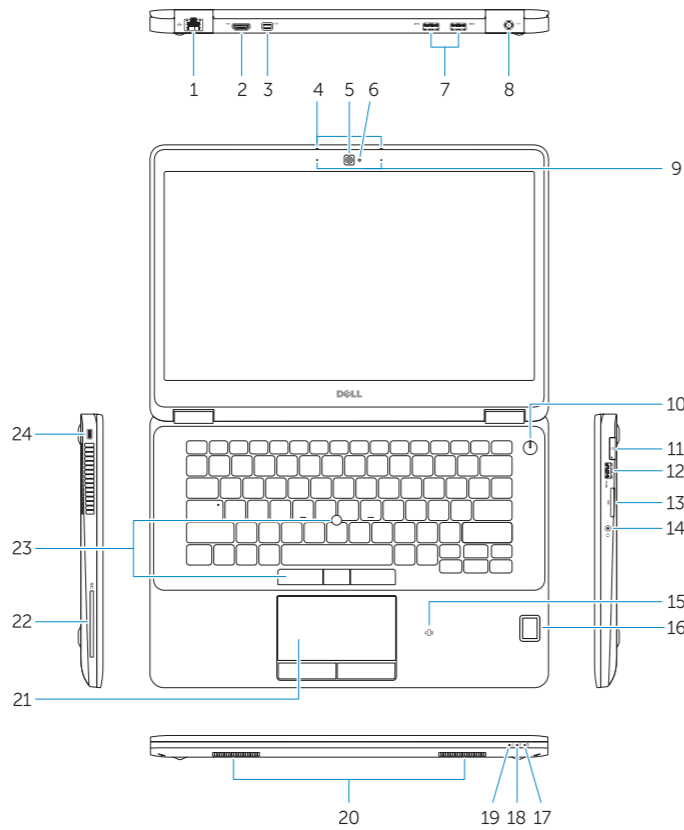

Product support and manuals

Manual dan dukungan produk

SopORTE del producto y manuales

Hỗ trợ sản phẩm và sách hướng dẫn

دعم المنتج والدلائل

Contact Dell

Hubungi Dell | Póngase en contacto con Dell

Liên hệ Dell | Dell الاتصال

Regulatory and safety

Regulatory model

Model regulatori | Modelo normativo

Model quy định | الموديل التنظيمي

Regulatory type

Jenis regulatori | Tipo normativo

Loại quy định | النوع التنظيمي

Computer model

Model komputer | Modelo de equipo

Model máy tính | موديل الكمبيوتر

Dell.com/support

Dell.com/support/manuals

Dell.com/support/windows

Dell.com/contactdell

Dell.com/regulatory_compliance

P61G

P61G001

Latitude 14-7470/E7470

Features

Fitur | Funciones | Tính năng | الميزات

1. Network connector
2. HDMI connector
3. Mini DisplayPort
4. Microphones (only in touchscreen)
5. Camera
6. Camera-status light
7. USB 3.0 connectors (2)
8. Power connector
9. Microphones (only in non-touchscreen)
10. Power button
11. SIM port (optional)
12. USB 3.0 connector with PowerShare
13. Memory card reader
14. Headset connector

15. Contactless smart-card reader (optional)
16. Fingerprint reader (optional)
17. Battery-status light
18. Hard-drive activity light
19. Power-status light
20. Speakers
21. Touchpad
22. Smart card reader (optional)
23. Track stick/track pad (optional)
24. Security-cable slot
25. Dock connector
26. Service-tag label

1. Konektor jaringan
2. Konektor HDMI
3. Mini-DisplayPort
4. Mikrofon (hanya di layar sentuh)
5. Kamera
6. Lampu status kamera
7. Konektor USB 3.0 (2)
8. Konektor daya
9. Mikrofon (hanya di non-layar sentuh)
10. Tombol daya
11. Port SIM (opsional)
12. Konektor USB 3.0 dengan PowerShare
13. Pembaca kartu memori
14. Konektor headset

1. Conector de red
2. Conector HDMI
3. Mini-DisplayPort
4. Micrófono (solo con pantalla táctil)
5. Cámara
6. Indicador luminoso de estado de la cámara
7. Conectores USB 3.0 (2)
8. Conector de alimentación
9. Micrófono (solo con pantalla no táctil)
10. Botón de encendido
11. Puerto SIM (opcional)
12. Conector USB 3.0 con PowerShare
13. Lector de tarjetas de memoria
14. Conector para auricular

15. Pembaca kartu pintar nirkontak (opsional)
16. Pembaca sidik jari (opsional)
17. Lampu status baterai
18. Lampu aktivitas hard disk
19. Lampu status daya
20. Speaker
21. Panel sentuh
22. Pembaca kartu pintar (opsional)
23. Stick pelack/pad pelacak (opsional)
24. Slot kabel pengaman
25. Konektor dock
26. Label tag servis

15. Lector de tarjetas inteligentes sin contacto (opcional)
16. Lector de huellas dactilares (opcional)
17. Indicador luminoso del estado de la batería
18. Indicador luminoso de actividad de la unidad del disco duro
19. Indicador luminoso de estado de alimentación
20. Altavoces
21. Superficie táctil
22. Lector de tarjetas inteligentes (opcional)
23. Mando/panel de seguimiento (opcional)
24. Ranura del cable de seguridad
25. Conector de acoplamiento
26. Etiqueta de servicio

1. Đầu nối mạng
2. Đầu nối HDMI
3. Mini DisplayPort
4. Micrô (chỉ ở màn hình cảm ứng)
5. Máy ảnh
6. Đèn trạng thái camera
7. Đầu nối USB 3.0 (2)
8. Đầu nối nguồn
9. Micrô (chỉ ở màn hình không cảm ứng)
10. Nút nguồn
11. Cổng SIM (tùy chọn)
12. Đầu nối USB 3.0 với tính năng PowerShare
13. Bộ đọc thẻ nhớ

15. قارئ البطاقة الذكية اللاسلكي (اختياري)
16. قارئ بصمات الأصابع (اختياري)
17. مصباح حالة البطارية
18. مصباح نشاط محرك الأقراص الثابتة
19. مصباح حالة الطاقة
20. السماعات
21. لوحة اللمس
22. قارئ البطاقة الذكية (اختياري)
23. عصا تتبع/لوحة تتبع (اختياري)
24. فتحة كبل الأمان
25. موصل الإرساء
26. ملصق رمز الخدمة